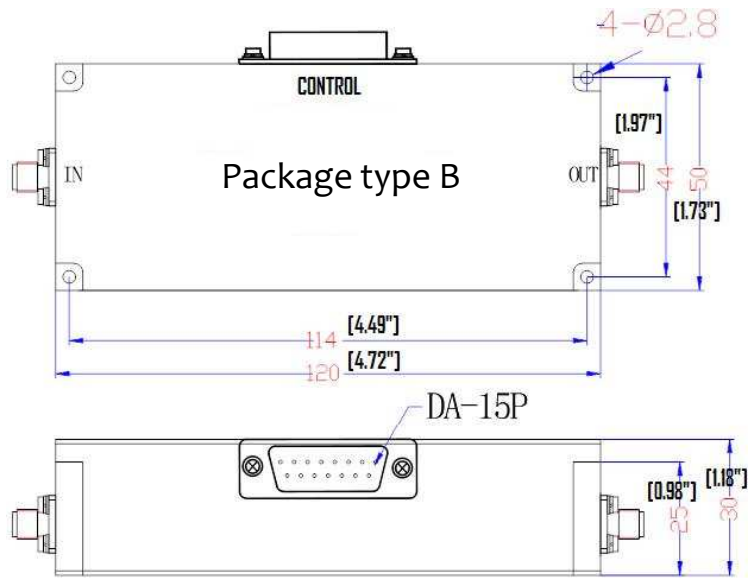

RF-LAMBDA

The power beyond expectations

RFPSHT3237G

32-37GHz (10% Bandwidth) Digital Step 360° Phase Shifter